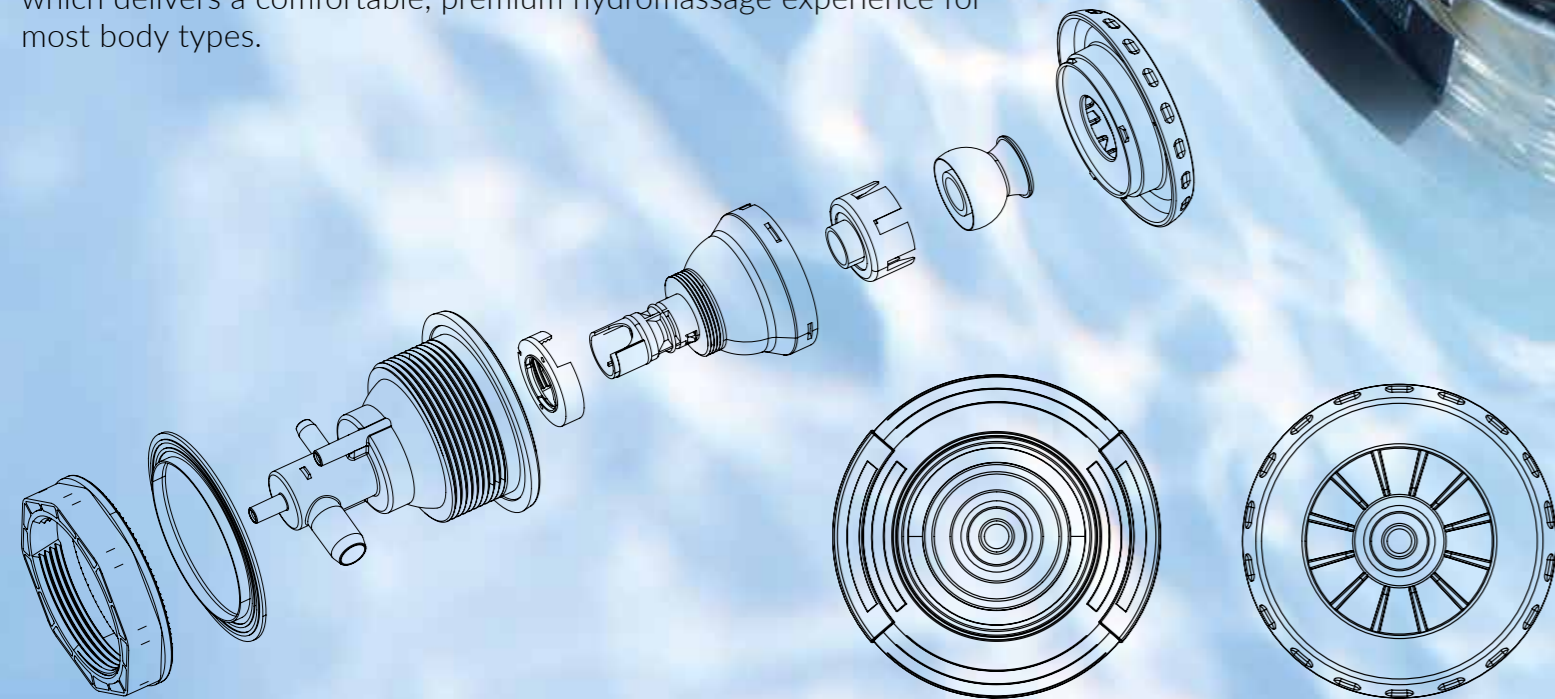

JET DESIGN AND FORMATION

More jets do not equal a better hydromassage, but the right jets do. Utilising the perfect mix of air and water – to deliver a massage that reduces stress and lower back pain, improves sleep and post exercise recovery. It will also alleviate restless leg syndrome, cramps, arthritis and fibromyalgia, improving your overall wellbeing.

A regular hydromassage routine can be more beneficial than you realise.

Seats designed to follow the contours of the body and recessed jets are placed to perfectly match the muscle structure of the human form, which delivers a comfortable, premium hydromassage experience for most body types.