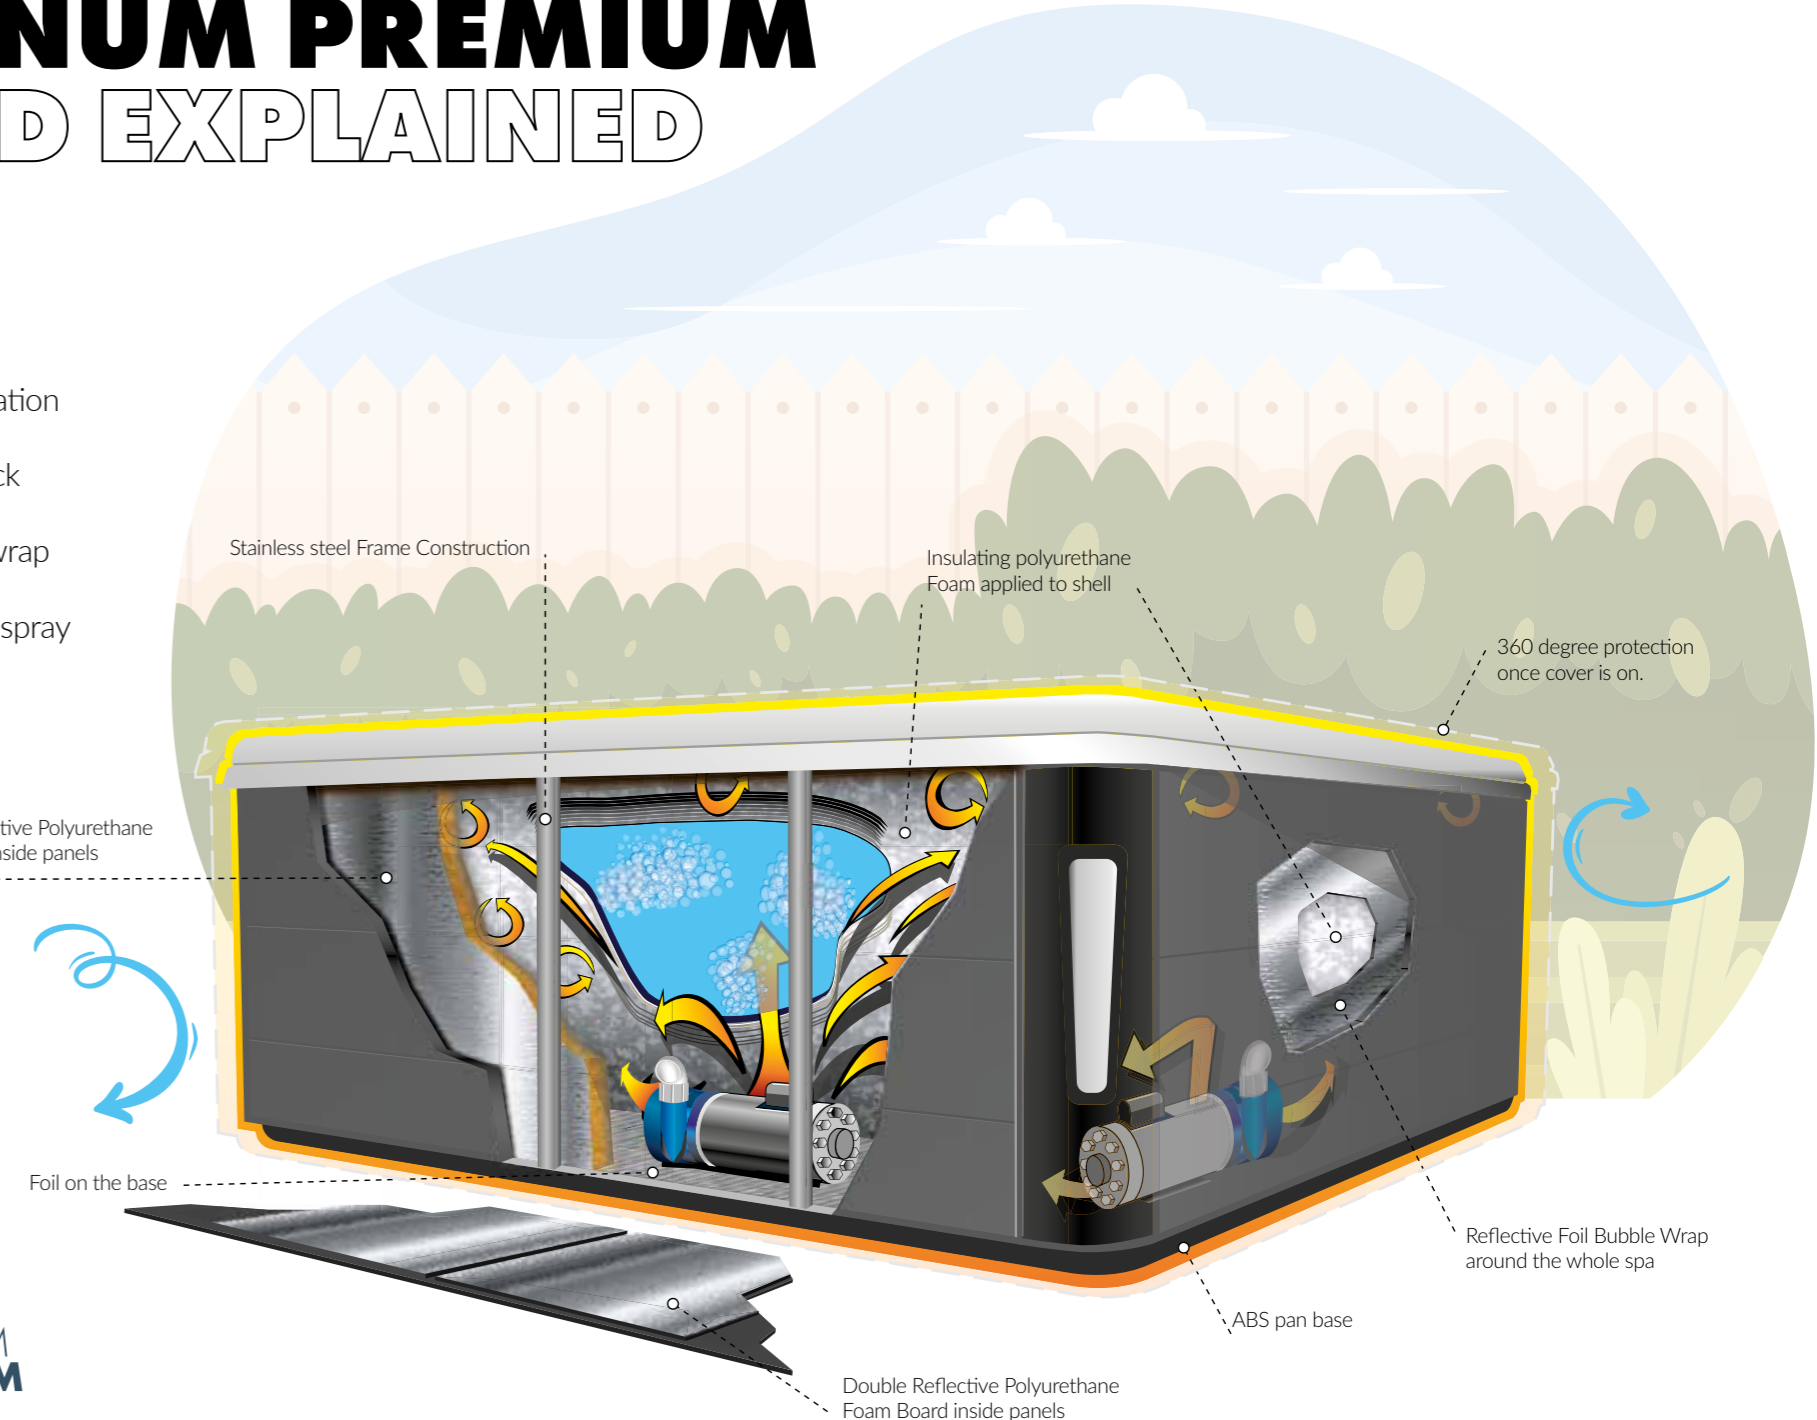

PLATINUM PREMIUM SHIELD EXPLAINED

- ✓ Floor insulation
- ✓ Side panel insulation
- ✓ Recycle heat-lock
- ✓ 360 Inside foil wrap
- ✓ Insulation foam spray