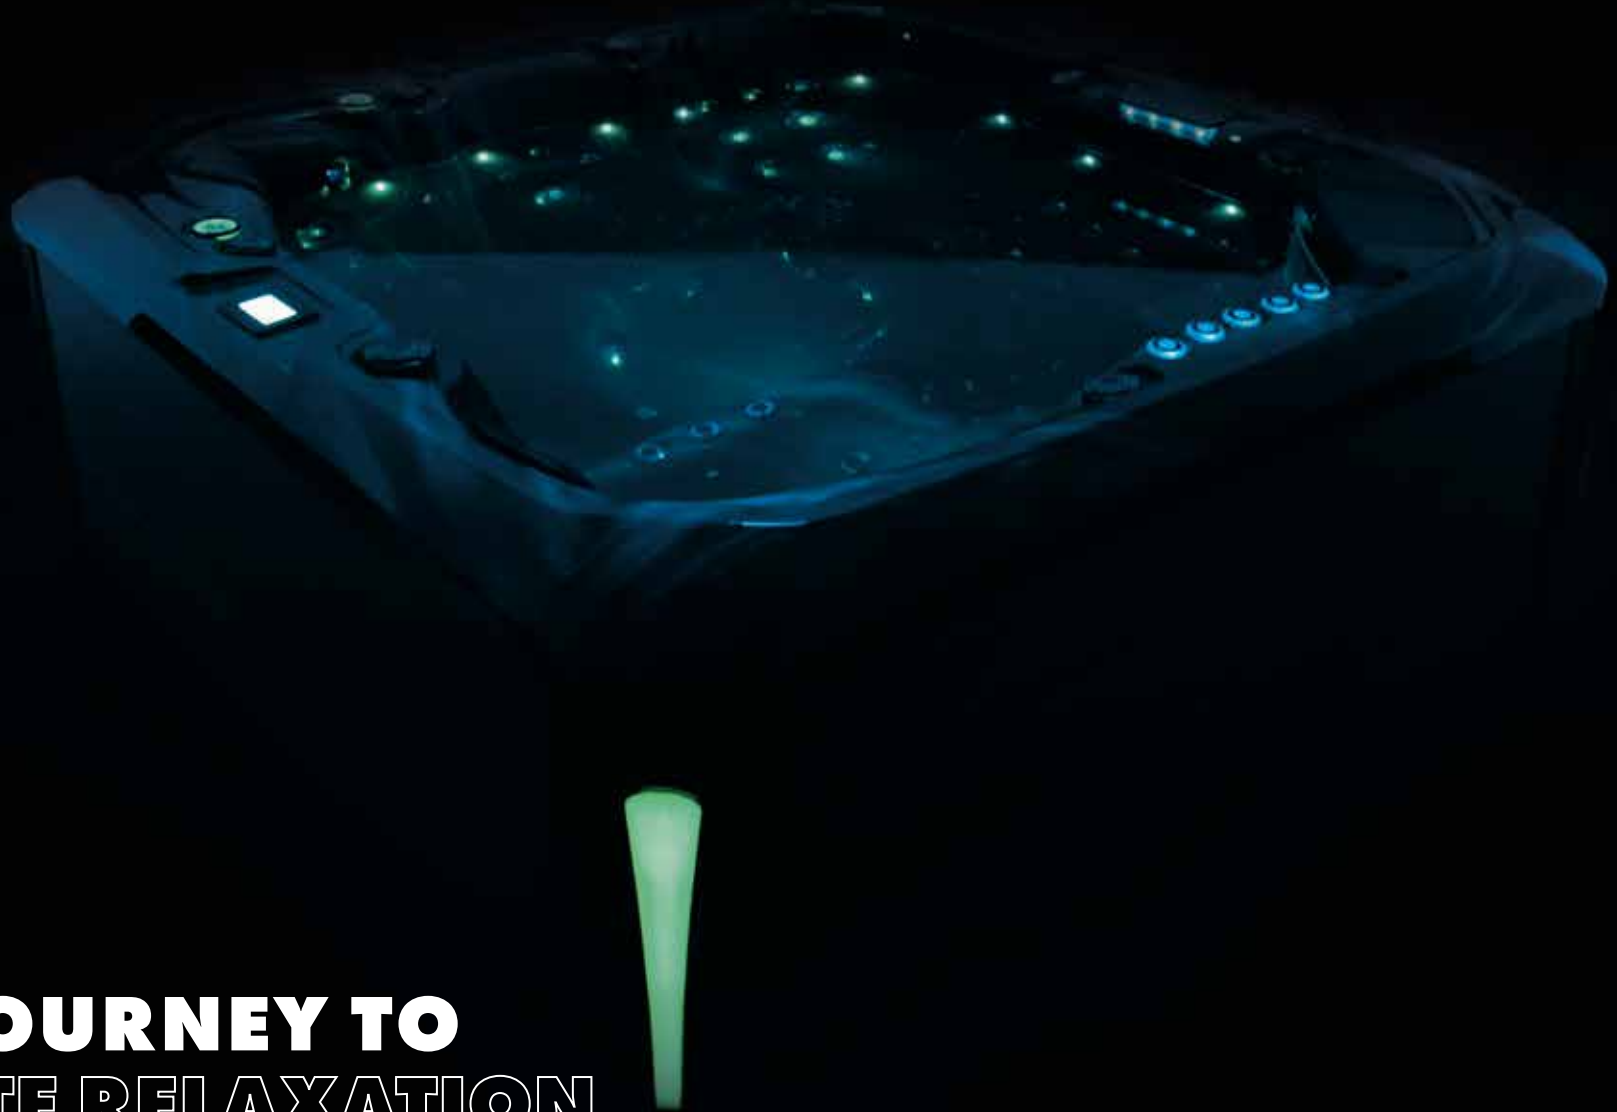

PS Platinum
SPAS

**YOUR JOURNEY TO
ULTIMATE RELAXATION
STARTS HERE**

USA